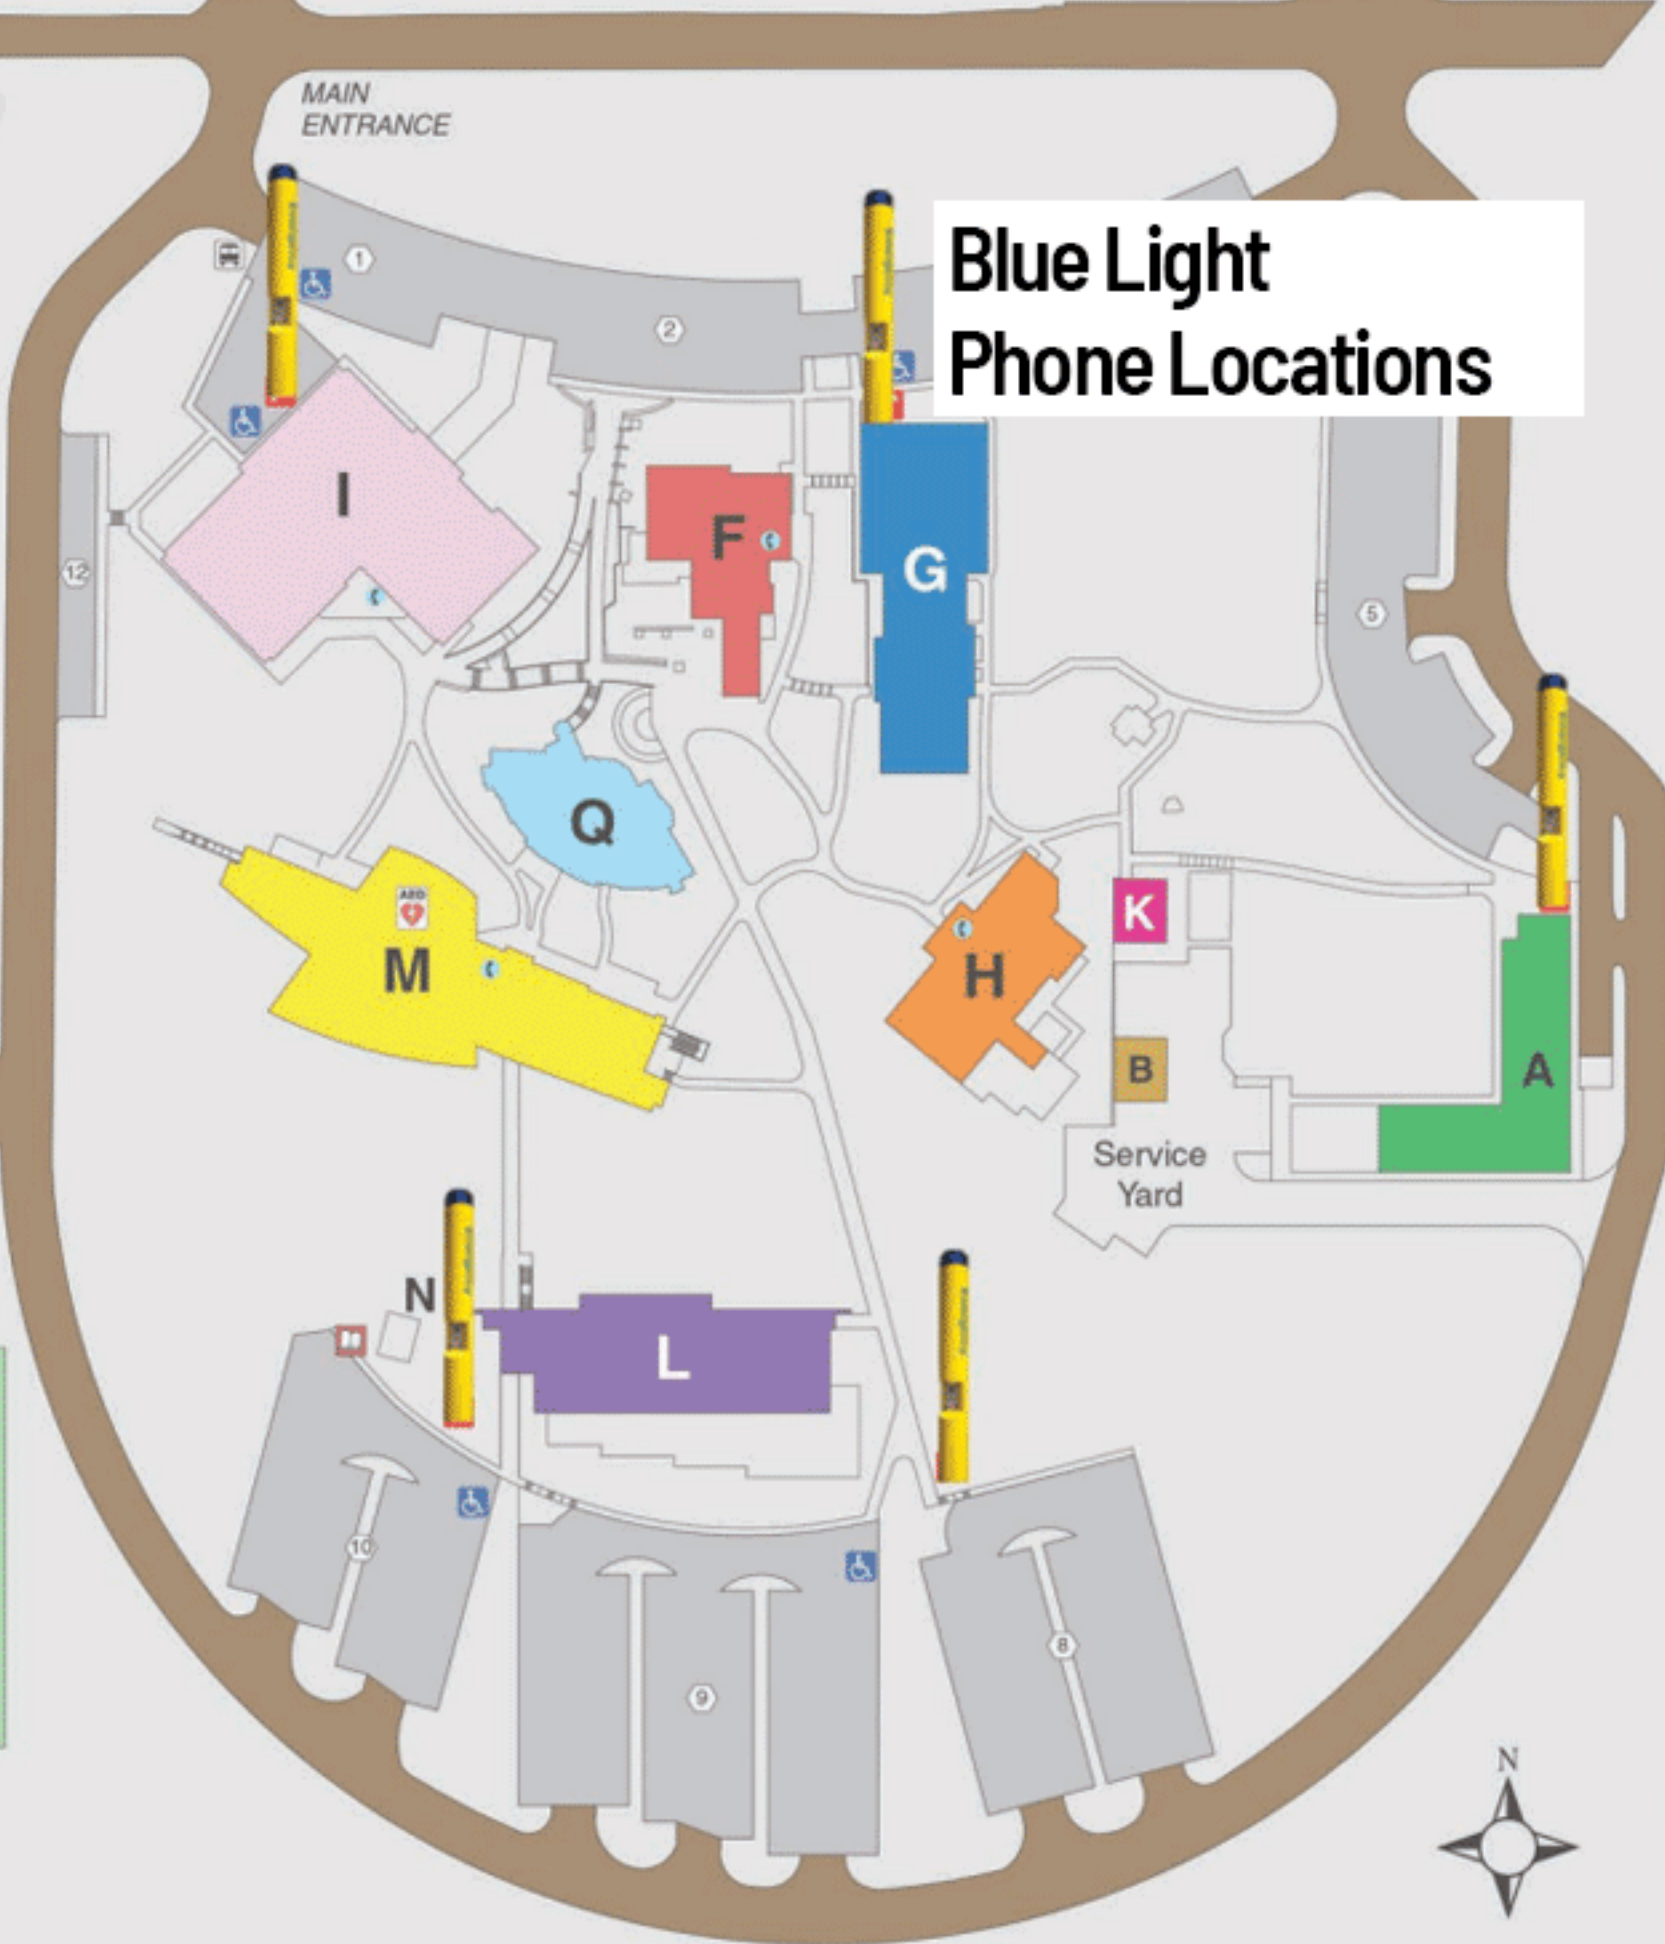

-  - Emergency Phones
-  - Courtesy Phones
-  - Handicap Access / Parking
-  - Parking 1 - 12
-  - C.A.T.S. Bus Stop
-  - Automated External Defibrillator
-  - Book Drop

# Blue Light Phone Locations

- Bldg A**  
*Central Plant, Deliveries, Facilities, Warehouse*
- Bldg B**  
*Facilities Storage Yard*
- Bldg F**  
*Art Gallery, Cafe, College Police, Student Union*
- Bldg G**  
*Classrooms, Jewelry, ITV Classrooms, REDC/SBDC*
- Bldg H**  
*Art Classrooms*
- Bldg I**  
*Academic Advising, Administration, Assessment / Testing, Business Office, Community Education Disability Resources, Financial Aid, Fitness Center, Foundation, GED, Enrollment Services, Veterans Services*
- Bldg K**  
*Information Technology*
- Bldg L - 1st Floor**  
*Classrooms, Nursing Labs, Offices, Science Labs*
- Bldg L - 2nd Floor**  
*Classrooms, Nursing Labs, Offices, OLLI*
- Bldg M - 1st Floor**  
*Community Room, Computer Lab, Learning Center, Library, Student Support Services Program*
- Bldg M - 2nd Floor**  
*Faculty Offices, G.I.F.T. Center, Classrooms*
- Bldg N** - *Greenhouse*
- Bldg O** - *Southwest Wine Center*
- Bldg Q** - *Mabery Pavilion*